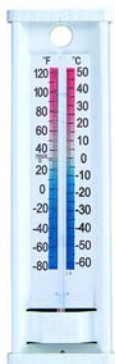

CASE	REGULAR PRICE	DISC%	BOOKING PRICE
6	\$	%	\$/EA

87028611
Bios Weather: TR611
 Indoor/Outdoor Window Thermometer 9in

CASE	REGULAR PRICE	DISC%	BOOKING PRICE
6	\$	%	\$/EA

87028612
Bios Weather: TR612
 Indoor/Outdoor Dial Thermometer 6in

CASE	REGULAR PRICE	DISC%	BOOKING PRICE
6	\$	%	\$/EA

87028614
Bios Weather: TR614
 Indoor/Outdoor Aluminum Wall/Window Mount Thermometer 9in

CASE	REGULAR PRICE	DISC%	BOOKING PRICE
6	\$	%	\$/EA

87030020
Bios Weather: 514BC
 Outdoor Dial Thermometer Blue Jay 12in